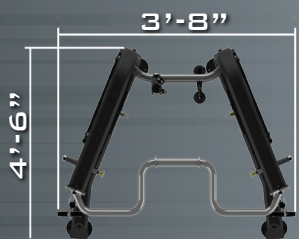

THIS REFINED FREE TRAINER WORKS AS A MODULAR ELEMENT OF THE AXIS SYSTEM AS WELL AS A COMPACT FREESTANDING FUNCTIONAL TRAINER.

PAIR WITH AN AXIS F.I.D. BENCH TO FURTHER EXPAND THE AXIS FREE TRAINER'S RANGE OF CAPABILITIES.

CLICK OR SCAN  
360 VIEW

HEIGHT : 7'-6"  
WEIGHT : 710 LBS

FULL LENGTH STEEL  
WEIGHT STACK ENCLOSURES

FLOOR MOUNTING  
PLATES WITH RUBBER FEET

TWO 200 LB WEIGHT STACKS  
WITH .5:1 WEIGHT RATIO

ADJUSTABLE  
DUAL SWIVEL PULLEYS

23 NUMBERED  
HEIGHT ADJUSTMENTS

AXIS F.I.D. BENCH