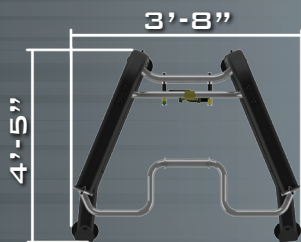

AXIS

ABT

THIS INCREDIBLY VERSATILE
SUSPENSION/BAND TRAINER
WORKS AS A MODULAR ELEMENT
OF THE AXIS SYSTEM OR AS THE
PERFECT FREESTANDING
COMPLEMENT TO ANY FITNESS
ROOM.

* SHOWN WITH OPTIONAL STRENGTH/
RESISTANCE BANDS AND SUSPENSION
TRAINING STRAP .

- SUSPENSION TRAINING ANCHOR POINT
- MULTIPLE POSITION CHIN UP BAR
- INTEGRATED STRENGTH/
RESISTANCE BAND STORAGE
- FULL RANGE OF MULTI USE ANCHOR POINTS
- FLOOR MOUNTING PLATES WITH RUBBER FEET
- * OPTIONAL MEDICINE BALL AND STABILITY BALL STORAGE AVAILABLE

CLICK OR SCAN
360 VIEW

HEIGHT : 7'-6"
WEIGHT : 294 LBS

AXIS BODYWEIGHT TRAINER

* SHOWN WITH OPTIONAL STORAGE