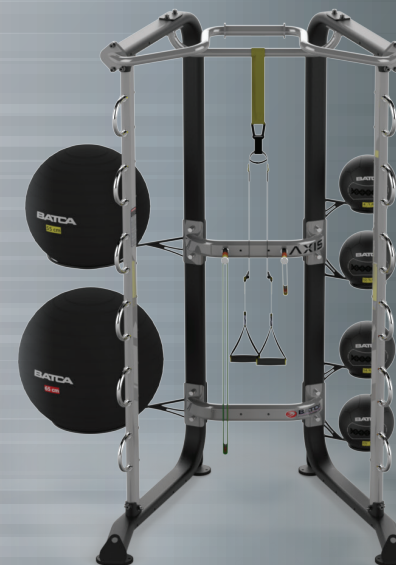

AXIS

ABT

THIS INCREDIBLY VERSATILE
SUSPENSION/BAND TRAINER
WORKS AS A MODULAR ELEMENT
OF THE AXIS SYSTEM OR AS THE
PERFECT FREESTANDING
COMPLEMENT TO ANY FITNESS
ROOM.

* SHOWN WITH OPTIONAL STRENGTH/
RESISTANCE BANDS AND SUSPENSION
TRAINING STRAP .

- SUSPENSION TRAINING ANCHOR POINT
- MULTIPLE POSITION CHIN UP BAR
- INTEGRATED STRENGTH/
RESISTANCE BAND STORAGE
- FULL RANGE OF MULTI USE ANCHOR POINTS
- FLOOR MOUNTING PLATES WITH RUBBER FEET
- * OPTIONAL MEDICINE BALL AND STABILITY BALL STORAGE AVAILABLE

CLICK OR SCAN
360 VIEW

HEIGHT : 7'-6"
WEIGHT : 294 LBS

AXIS BODYWEIGHT TRAINER

* SHOWN WITH OPTIONAL STORAGE