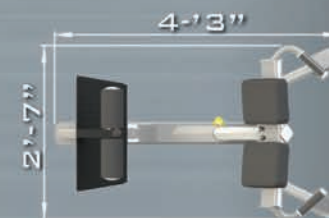

# FZ<sup>8</sup>

ADJUSTABLE THIGH PADS -  
ACCOMMODATE A WIDE RANGE OF HEIGHTS

SPLIT PAD DESIGN -  
MAXIMIZES COMFORT

GENEROUS FOOT PLATE -  
AND ROLLERS COMFORTABLY CRADLE USER  
IN POSITION DURING EXERCISE

ERGONOMICALLY PLACED HANDLES -  
ALLOW EASY LIFT SUPPORT

WALK THROUGH DESIGN -  
FOR EASY ACCESS

# FZ BENCH

FREEWEIGHT/BODYWEIGHT

HEIGHT : 2'-11"  
WEIGHT : 82 LBS