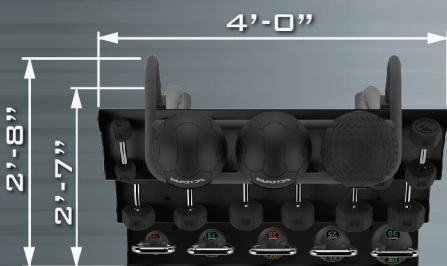

FZ BENCH

FREEWEIGHT/BODYWEIGHT

BATCA
fitness systems · usa

*SHOWN WITH
OPTIONAL BALL RACK

FZ⁷

HEAVY FRAME DESIGN -
MAKES AN EXTREMELY
STABLE RACK

3-TIER DESIGN -
MAXIMIZES SPACE

ANGLED TIERS -
ALLOW EASY LIFT OFF
ELIMINATE WRIST STRAIN

ACCOMMODATES 5 LB.
THROUGH 50 LB. SETS

HEIGHT : FZ7 - 4'-0"
*WITH FZ-7BR- 4'7"

WEIGHT :
FZ-7 - 154 LBS
FZ-7BR - 47 LBS

*BASE UNIT

FZ-7 3 TIER DUMBBELL RACK