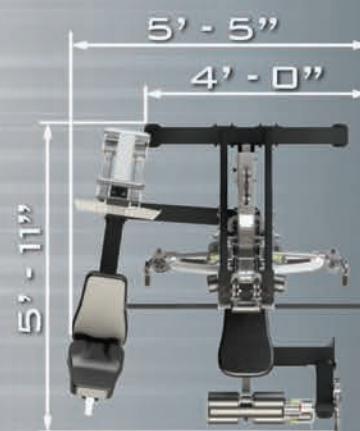

BATCA
fitness systems · usa

FUSION 3

PERSONAL GYM

THE
PERFECT BLEND
OF MACHINE AND USER DEFINED
EXERCISE CAPABILITY

ADHERENCE TO COMMERCIAL DESIGN PRINCIPLES MAKES THE FUSION 3 THE MOST FEATURE RICH AND HIGHEST QUALITY PERSONAL GYM AVAILABLE. A SMART BALANCE OF FIXED PATH AND FREE CABLE EXERCISE STATIONS ENSURE AN UNSURPASSED WORKOUT EXPERIENCE.

ACCESSORIES

2 MULTI-HOOK STRAP HANDLES,
MULTI-USE SHORT BAR,
ANKLE STRAP,
TWO-HOOK LAT BAR

HEIGHT: 6' - 11"
WEIGHT: 632 LBS.

ADDITIONAL
INFORMATION

FUSION 3 PERSONAL GYM

*LEG PRESS/
CALF RAISE

*AB CRUNCH

*DUMBBELL
EXERCISES

FUSION 3
BASE UNIT

FUSION 3
LEG PRESS

* OPTIONAL
LEG PRESS