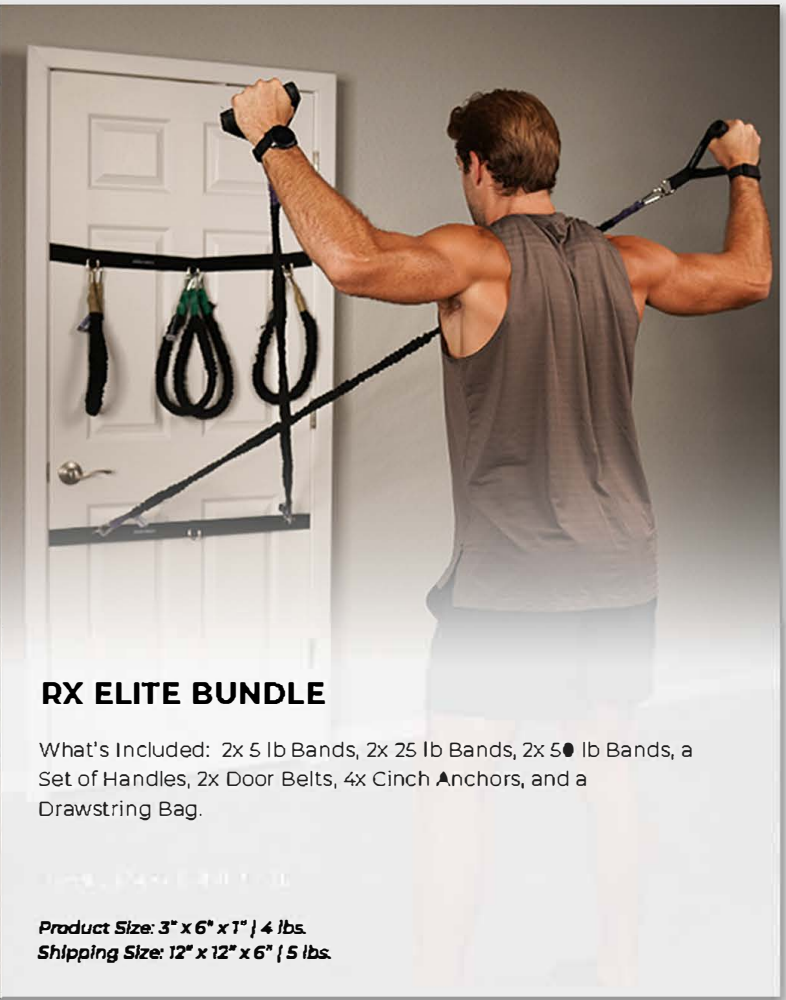

RX REHAB BUNDLE

Resistance band packages designed to cleanly integrate into your home, clinic, or gym. Portable and easy to set up, the RX Training line brings efficient, powerful resistance training into one complete home fitness solution. This bundle includes 2x 5 lb Bands, 2x 10 lb Bands, a Set of Handles, 2x Door Belts, 4x Cinch Anchors, and a Drawstring Bag.

MSRP: 89.99 | SKU: RXTR

Product Size: 3" x 4" x 1" | 3 lbs.

Shipping Size: 12" x 12" x 6" | 4 lbs.

RX ELITE BUNDLE

What's Included: 2x 5 lb Bands, 2x 25 lb Bands, 2x 50 lb Bands, a Set of Handles, 2x Door Belts, 4x Cinch Anchors, and a Drawstring Bag.

MSRP: 174.99 | SKU: RXEL

Product Size: 3" x 6" x 1" | 4 lbs.

Shipping Size: 12" x 12" x 6" | 5 lbs.

RX PLUS BUNDLE

What's Included: 2x 10 lb Bands, 2x 35 lb Bands, a Set of Handles, 2x Door Belts, 4x Cinch Anchors, and a Drawstring Bag.

MSRP: 119.99 | SKU: RXPL

Product Size: 3" x 4" x 1" | 3 lbs.

Shipping Size: 12" x 12" x 6" | 4 lbs.

RX ESSENTIAL BUNDLE

What's Included: 2x 25 lb Bands, a Set of Handles, 2x Door Belts, 4x Cinch Anchors, and a Drawstring Bag.