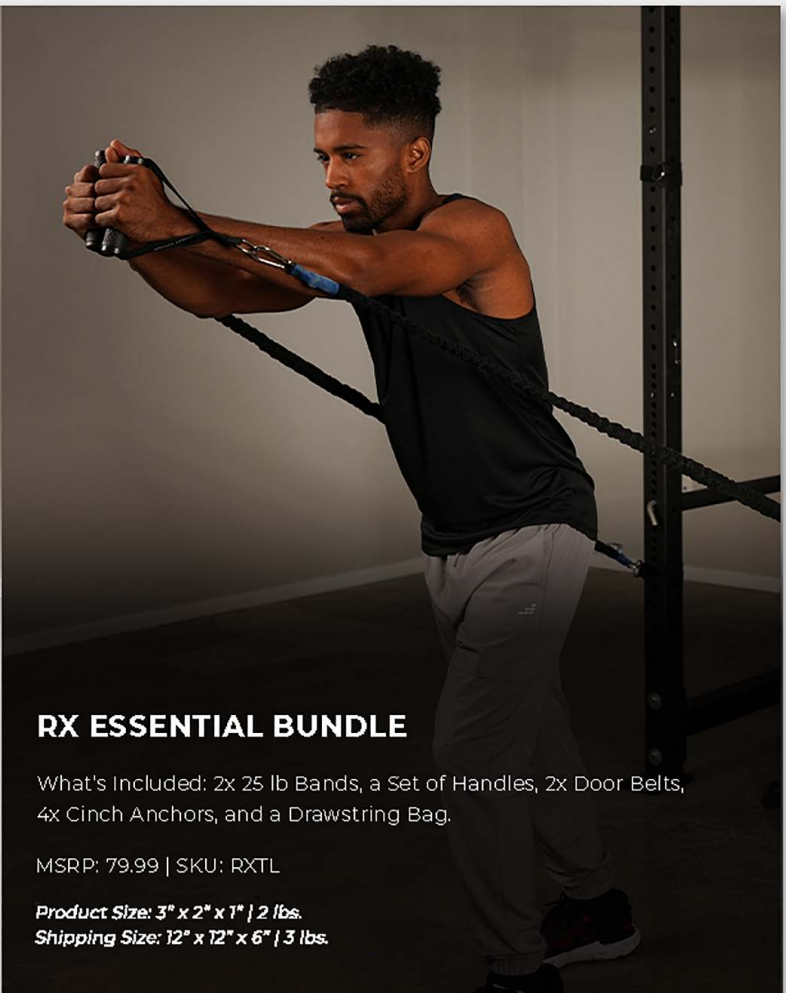

RX REHAB BUNDLE

Resistance band packages designed to cleanly integrate into your home, clinic, or gym. Portable and easy to set up, the RX Training line brings efficient, powerful resistance training into one complete home fitness solution. This bundle includes 2x 5 lb Bands, 2x 10 lb Bands, a Set of Handles, 2x Door Belts, 4x Cinch Anchors, and a Drawstring Bag.

MSRP: 89.99 | SKU: RXTR

Product Size: 3" x 4" x 1" | 3 lbs.

Shipping Size: 12" x 12" x 6" | 4 lbs.

RX ELITE BUNDLE

What's Included: 2x 5 lb Bands, 2x 25 lb Bands, 2x 50 lb Bands, a Set of Handles, 2x Door Belts, 4x Cinch Anchors, and a Drawstring Bag.

MSRP: 174.99 | SKU: RXEL

Product Size: 3" x 6" x 1" | 4 lbs.

Shipping Size: 12" x 12" x 6" | 5 lbs.

RX PLUS BUNDLE

What's Included: 2x 10 lb Bands, 2x 35 lb Bands, a Set of Handles, 2x Door Belts, 4x Cinch Anchors, and a Drawstring Bag.

MSRP: 119.99 | SKU: RXPL

Product Size: 3" x 4" x 1" | 3 lbs.

Shipping Size: 12" x 12" x 6" | 4 lbs.

RX ESSENTIAL BUNDLE

What's Included: 2x 25 lb Bands, a Set of Handles, 2x Door Belts, 4x Cinch Anchors, and a Drawstring Bag.