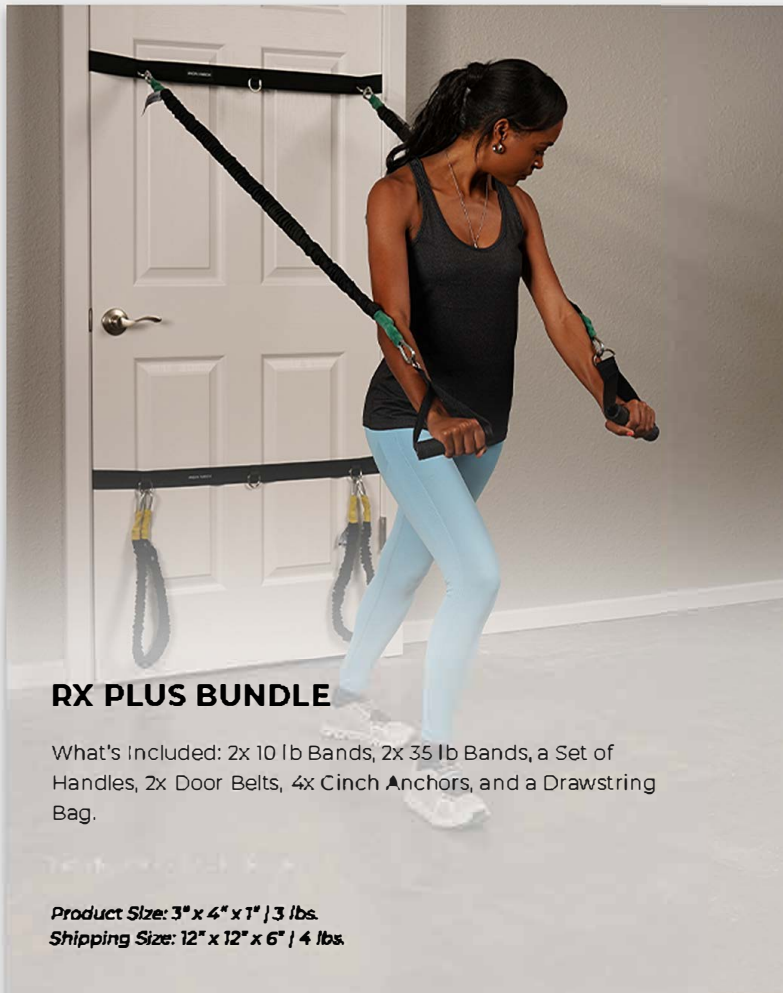

RX REHAB BUNDLE

Resistance band packages designed to cleanly integrate into your home, clinic, or gym. Portable and easy to set up, the RX Training line brings efficient, powerful resistance training into one complete home fitness solution. This bundle includes 2x 5 lb Bands, 2x 10 lb Bands, a Set of Handles, 2x Door Belts, 4x Cinch Anchors, and a Drawstring Bag.

MSRP: 89.99 | SKU: RXTR

Product Size: 3" x 4" x 1" | 3 lbs.

Shipping Size: 12" x 12" x 6" | 4 lbs.

RX ELITE BUNDLE

What's Included: 2x 5 lb Bands, 2x 25 lb Bands, 2x 50 lb Bands, a Set of Handles, 2x Door Belts, 4x Cinch Anchors, and a Drawstring Bag.

MSRP: 174.99 | SKU: RXEL

Product Size: 3" x 6" x 1" | 4 lbs.

Shipping Size: 12" x 12" x 6" | 5 lbs.

RX PLUS BUNDLE

What's Included: 2x 10 lb Bands, 2x 35 lb Bands, a Set of Handles, 2x Door Belts, 4x Cinch Anchors, and a Drawstring Bag.

MSRP: 119.99 | SKU: RXPL

Product Size: 3" x 4" x 1" | 3 lbs.

Shipping Size: 12" x 12" x 6" | 4 lbs.

RX ESSENTIAL BUNDLE

What's Included: 2x 25 lb Bands, a Set of Handles, 2x Door Belts, 4x Cinch Anchors, and a Drawstring Bag.